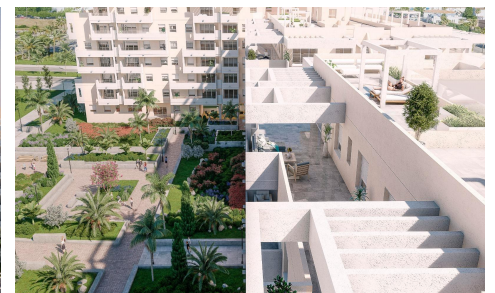

DA26909L

Apartment in Marbella

€465,000

2

2

86m²

N/A

NEW BUILD APARTMENTS IN NUEVA ANDALUCIA New Build residential of apartments and penthouses located in Nueva Andalucía, just a few minutes from Puerto Banús and San Pedro Alcántara, Marbella. A magnificent building with a modern style and avant-garde architectural details, such as its peak shape in the corner of the building, with high quality finishes that guarantee the total satisfaction and maximum comfort of the residents. The building continues the line of the previous development, so it integrates perfectly into the visual of the area with top quality finishes and modern design. Modern residential has a gymnasium, chill-out area and a spectacular swimming... (Ask for More Details!)