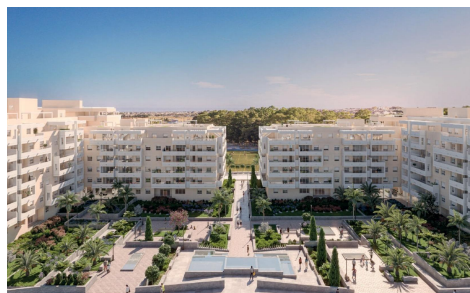

DA26909L

Apartment in Marbella

€465,000

2

2

86m²

N/A

NEW BUILD APARTMENTS IN NUEVA ANDALUCIA New Build residential of apartments and penthouses located in Nueva Andalucía, just a few minutes from Puerto Banús and San Pedro Alcántara, Marbella. A magnificent building with a modern style and avant-garde architectural details, such as its peak shape in the corner of the building, with high quality finishes that guarantee the total satisfaction and maximum comfort of the residents. The building continues the line of the previous development, so it integrates perfectly into the visual of the area with top quality finishes and modern design. Modern residential has a gymnasium, chill-out area and a spectacular swimming... (Ask for More Details!)