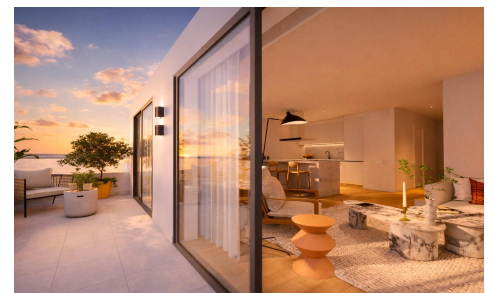

DA42085T

Town House in La Linea De La Concepcion €932,000

2

2

206m²

14m²

Luxury Beachfront Apartments and Townhouses in Torrenueva, La LÃ-nea de la Concepci3n, CÃ¡diz Exclusive First Line Beachfront Residences on the Costa del Sol Discover a unique beachfront residential development in Torrenueva, one of the most unspoiled coastal locations in Southern Spain. Situated next to La Alcadesa and only minutes from Sotogrande and Gibraltar, this exceptional new resort offers an exclusive collection of 118 contemporary residences just 50 meters from the beach. Surrounded by nature and open sea views, this private coastal sanctuary perfectly combines luxury, tranquility and Mediterranean living. With direct beach access, elegant architecture and premium resort style amenities, this development offers an extraordinary opportunity to...(Ask