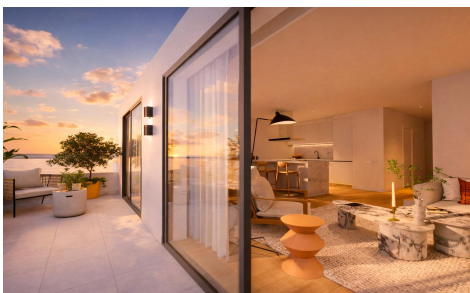

DA85553P

Penthouse in La Linea De La Concepcion

€599,000

3

2

120m²

N/A

Luxury Beachfront Apartments and Townhouses in Torrenueva, La LÃ-nea de la Concepci3n, CÃ¡diz Exclusive First Line Beachfront Residences on the Costa del Sol Discover a unique beachfront residential development in Torrenueva, one of the most unspoiled coastal locations in Southern Spain. Situated next to La Alcadesa and only minutes from Sotogrande and Gibraltar, this exceptional new resort offers an exclusive collection of 118 contemporary residences just 50 meters from the beach. Surrounded by nature and open sea views, this private coastal sanctuary perfectly combines luxury, tranquility and Mediterranean living. With direct beach access, elegant architecture and premium resort style amenities, this development offers an extraordinary opportunity to...(Ask