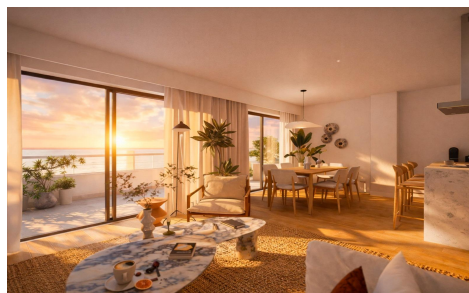

DA85553P

Penthouse in La Linea De La Concepcion

€599,000

3

2

120m²

N/A

Luxury Beachfront Apartments and Townhouses in Torrenueva, La LÃ-nea de la Concepci3n, CÃ¡diz Exclusive First Line Beachfront Residences on the Costa del Sol Discover a unique beachfront residential development in Torrenueva, one of the most unspoiled coastal locations in Southern Spain. Situated next to La Alcadesa and only minutes from Sotogrande and Gibraltar, this exceptional new resort offers an exclusive collection of 118 contemporary residences just 50 meters from the beach. Surrounded by nature and open sea views, this private coastal sanctuary perfectly combines luxury, tranquility and Mediterranean living. With direct beach access, elegant architecture and premium resort style amenities, this development offers an extraordinary opportunity to...(Ask