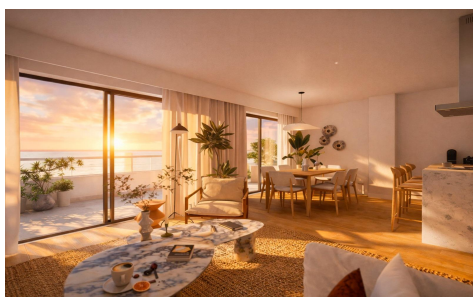

**Penthouse in La Linea De La Concepcion €500,000**

2

2

74m<sup>2</sup>

N/A

Luxury Beachfront Apartments and Townhouses in Torrenueva, La LÃ-nea de la Concepci3n, CÃ¡diz Exclusive First Line Beachfront Residences on the Costa del Sol Discover a unique beachfront residential development in Torrenueva, one of the most unspoiled coastal locations in Southern Spain. Situated next to La Alcadesa and only minutes from Sotogrande and Gibraltar, this exceptional new resort offers an exclusive collection of 118 contemporary residences just 50 meters from the beach. Surrounded by nature and open sea views, this private coastal sanctuary perfectly combines luxury, tranquility and Mediterranean living. With direct beach access, elegant architecture and premium resort style amenities, this development offers an extraordinary opportunity to...(Ask