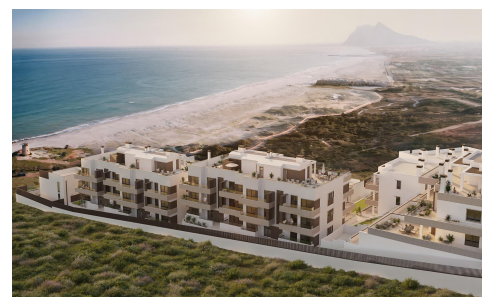

**Penthouse in La Linea De La Concepcion €500,000**

2

2

74m<sup>2</sup>

N/A

Luxury Beachfront Apartments and Townhouses in Torrenueva, La LÃ-nea de la Concepci3n, CÃ¡diz Exclusive First Line Beachfront Residences on the Costa del Sol Discover a unique beachfront residential development in Torrenueva, one of the most unspoiled coastal locations in Southern Spain. Situated next to La Alcadesa and only minutes from Sotogrande and Gibraltar, this exceptional new resort offers an exclusive collection of 118 contemporary residences just 50 meters from the beach. Surrounded by nature and open sea views, this private coastal sanctuary perfectly combines luxury, tranquility and Mediterranean living. With direct beach access, elegant architecture and premium resort style amenities, this development offers an extraordinary opportunity to...(Ask