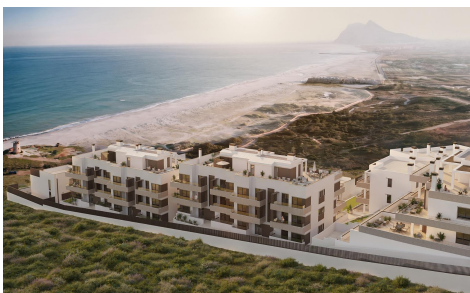

DA19586N

**Apartment in La Linea De La Concepcion**

**€440,000**

2

2

76m<sup>2</sup>

N/A

Luxury Beachfront Apartments and Townhouses in Torrenueva, La LÃ-nea de la Concepci3n, CÃ¡diz Exclusive First Line Beachfront Residences on the Costa del Sol Discover a unique beachfront residential development in Torrenueva, one of the most unspoiled coastal locations in Southern Spain. Situated next to La Alcadesa and only minutes from Sotogrande and Gibraltar, this exceptional new resort offers an exclusive collection of 118 contemporary residences just 50 meters from the beach. Surrounded by nature and open sea views, this private coastal sanctuary perfectly combines luxury, tranquility and Mediterranean living. With direct beach access, elegant architecture and premium resort style amenities, this development offers an extraordinary opportunity to...(Ask