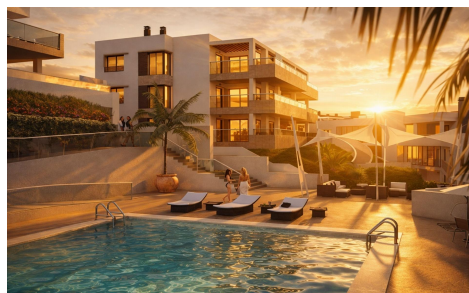

DA19586N

**Apartment in La Linea De La Concepcion**

**€440,000**

2

2

76m<sup>2</sup>

N/A

Luxury Beachfront Apartments and Townhouses in Torrenueva, La LÃ-nea de la Concepci3n, CÃ¡diz Exclusive First Line Beachfront Residences on the Costa del Sol Discover a unique beachfront residential development in Torrenueva, one of the most unspoiled coastal locations in Southern Spain. Situated next to La Alcadesa and only minutes from Sotogrande and Gibraltar, this exceptional new resort offers an exclusive collection of 118 contemporary residences just 50 meters from the beach. Surrounded by nature and open sea views, this private coastal sanctuary perfectly combines luxury, tranquility and Mediterranean living. With direct beach access, elegant architecture and premium resort style amenities, this development offers an extraordinary opportunity to...(Ask