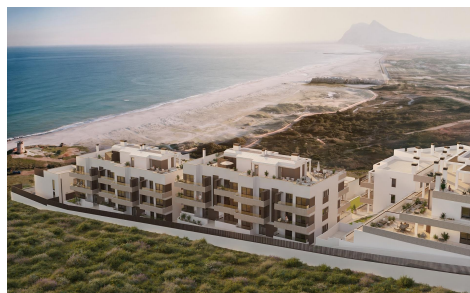

DA39827T

Apartment in La Linea De La Concepcion

€430,000

3

2

96m²

N/A

Luxury Beachfront Apartments and Townhouses in Torrenueva, La LÃ-nea de la Concepci3n, CÃ-iz Exclusive First Line Beachfront Residences on the Costa del Sol Discover a unique beachfront residential development in Torrenueva, one of the most unspoiled coastal locations in Southern Spain. Situated next to La Alcadesa and only minutes from Sotogrande and Gibraltar, this exceptional new resort offers an exclusive collection of 118 contemporary residences just 50 meters from the beach. Surrounded by nature and open sea views, this private coastal sanctuary perfectly combines luxury, tranquility and Mediterranean living. With direct beach access, elegant architecture and premium resort style amenities, this development offers an extraordinary opportunity to...(Ask