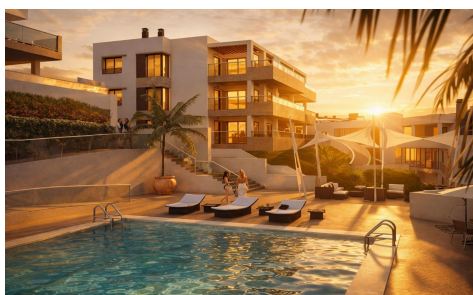

DA11015K

Apartment in La Linea De La Concepcion €440,000

3

2

95m²

N/A

Luxury Beachfront Apartments and Townhouses in Torrenueva, La LÃ-nea de la Concepci3n, CÃ¡diz Exclusive First Line Beachfront Residences on the Costa del Sol Discover a unique beachfront residential development in Torrenueva, one of the most unspoiled coastal locations in Southern Spain. Situated next to La Alcaidesa and only minutes from Sotogrande and Gibraltar, this exceptional new resort offers an exclusive collection of 118 contemporary residences just 50 meters from the beach. Surrounded by nature and open sea views, this private coastal sanctuary perfectly combines luxury, tranquility and Mediterranean living. With direct beach access, elegant architecture and premium resort style amenities, this development offers an extraordinary opportunity to...(Ask