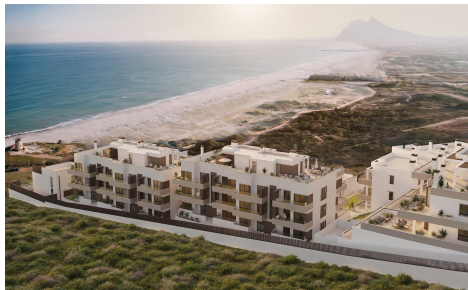

## Apartment in La Linea De La Concepcion

€395,000

2

2

85m<sup>2</sup>

N/A

Luxury Beachfront Apartments and Townhouses in Torrenueva, La LÃ-nea de la Concepci3n, CÃ¡diz Exclusive First Line Beachfront Residences on the Costa del Sol Discover a unique beachfront residential development in Torrenueva, one of the most unspoiled coastal locations in Southern Spain. Situated next to La Alcadesa and only minutes from Sotogrande and Gibraltar, this exceptional new resort offers an exclusive collection of 118 contemporary residences just 50 meters from the beach. Surrounded by nature and open sea views, this private coastal sanctuary perfectly combines luxury, tranquility and Mediterranean living. With direct beach access, elegant architecture and premium resort style amenities, this development offers an extraordinary opportunity to...(Ask