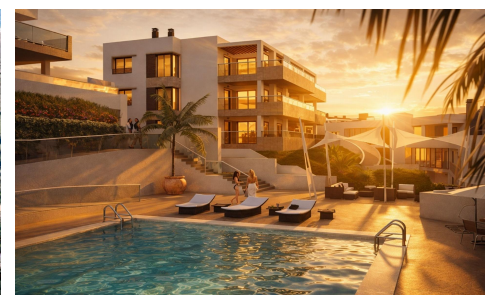

DA11948H

Apartment in La Linea De La Concepcion

€310,000

1

1

67m²

N/A

Luxury Beachfront Apartments and Townhouses in Torrenueva, La LÃ-nea de la Concepci3n, CÃ¡diz Exclusive First Line Beachfront Residences on the Costa del Sol Discover a unique beachfront residential development in Torrenueva, one of the most unspoiled coastal locations in Southern Spain. Situated next to La Alcadesa and only minutes from Sotogrande and Gibraltar, this exceptional new resort offers an exclusive collection of 118 contemporary residences just 50 meters from the beach. Surrounded by nature and open sea views, this private coastal sanctuary perfectly combines luxury, tranquility and Mediterranean living. With direct beach access, elegant architecture and premium resort style amenities, this development offers an extraordinary opportunity to...(Ask