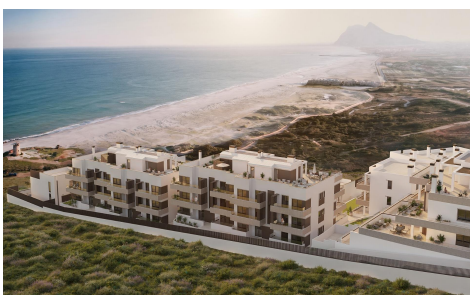

DA11948H

Apartment in La Linea De La Concepcion

€310,000

1

1

67m²

N/A

Luxury Beachfront Apartments and Townhouses in Torrenueva, La LÃ-nea de la Concepci3n, CÃ¡diz Exclusive First Line Beachfront Residences on the Costa del Sol Discover a unique beachfront residential development in Torrenueva, one of the most unspoiled coastal locations in Southern Spain. Situated next to La Alcadesa and only minutes from Sotogrande and Gibraltar, this exceptional new resort offers an exclusive collection of 118 contemporary residences just 50 meters from the beach. Surrounded by nature and open sea views, this private coastal sanctuary perfectly combines luxury, tranquility and Mediterranean living. With direct beach access, elegant architecture and premium resort style amenities, this development offers an extraordinary opportunity to...(Ask