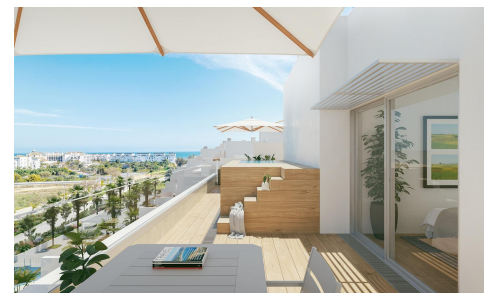

DA42028T

Penthouse in Estepona

€552,000

2

2

117m²

N/A

NEW BUILD RESIDENTIAL COMPLEX IN ESTEPONA New Build residential complex in Estepona consist of 54 properties. You can choose 2 and 3 bedrooms options and different types: ground floors, mid-level floors and penthouses, all with sea views, so you can feel the light of the Mediterranean every day. All of our properties east facing, allowing heat to build up during the day before being released in the evening, keeping energy consumption down as they make the most of the sunlight. Plus, most of our properties also have a west-facing rear terrace overlooked by the bedrooms, where you can enjoy the most beautiful sunsets on...(Ask for More Details!)