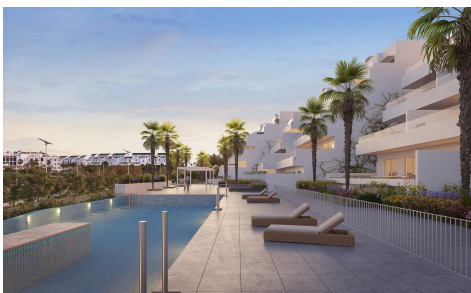

DA47410W

Apartment in Estepona

€465,000

3

2

105m²

36m²

NEW BUILD RESIDENTIAL COMPLEX IN ESTEPONA New Build residential complex in Estepona consist of 54 properties. You can choose 2 and 3 bedrooms options and different types: ground floors, mid-level floors and penthouses, so you can feel the light of the Mediterranean every day. All of our properties east facing, allowing heat to build up during the day before being released in the evening, keeping energy consumption down as they make the most of the sunlight. Plus, most of our properties also have a west-facing rear terrace overlooked by the bedrooms, where you can enjoy the most beautiful sunsets on the Costa del Sol....(Ask for More Details!)