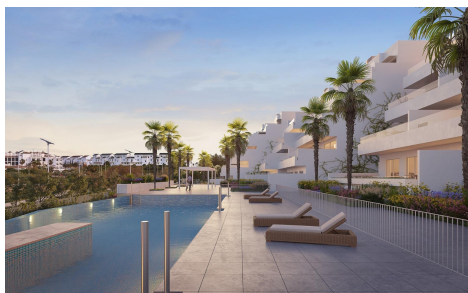

DA44747L

Penthouse in Estepona

€609,000

3

2

126m²

N/A

NEW BUILD RESIDENTIAL COMPLEX IN ESTEPONA New Build residential complex in Estepona consist of 54 properties. You can choose 2 and 3 bedrooms options and different types: ground floors, mid-level floors and penthouses, all with sea views, so you can feel the light of the Mediterranean every day. All of our properties east facing, allowing heat to build up during the day before being released in the evening, keeping energy consumption down as they make the most of the sunlight. Plus, most of our properties also have a west-facing rear terrace overlooked by the bedrooms, where you can enjoy the most beautiful sunsets on...(Ask for More Details!)