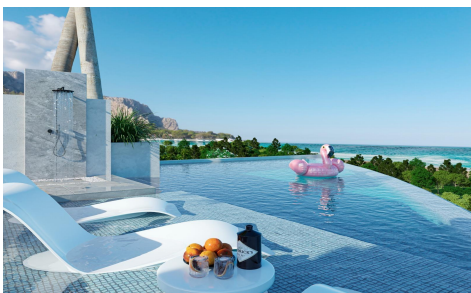

## Villa in Benalmadena

€2,600,000

4

4

508m<sup>2</sup>

764m<sup>2</sup>

**NEW BUILD VILLAS IN BENALMADENA** Located in the prestigious La Capellanã-a area, this exclusive collection of seven Luxurious New Build villas offers unparalleled views of the Mediterranean Sea, majestic mountains, and the scenic landscapes of Mijas and Fuengirola. The Concept Our projects are characterised by cutting-edge design, prime locations, and superior quality, offering dream properties to the most discerning clientele. Situated in the heart of Benalmadena, La Capellania, a very charming and well established area, with beautiful traditional white Spanish villas and green gardens surrounding. Just 15 minutes from the airport in Malaga and 30 minutes from Marbella, this promotion is raising...(Ask for More Details!)