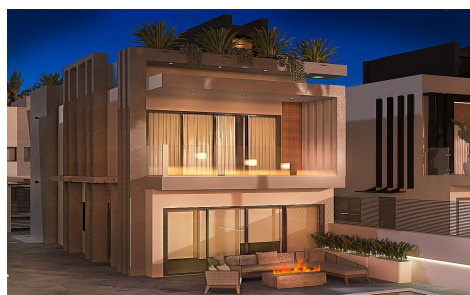

DA37747E

Villa in Puerto de Mazarron

€995,000

3

3

182m²

259m²

Luxury New Build Villas on the Frontline Beach in Puerto de Mazarrón Exclusive Seafront Living in El Alamillo Discover a unique new development of 11 luxury independent villas located in Puerto de Mazarrón, in the prestigious El Alamillo area, one of the most sought-after destinations on the Costa C lida. This gated community offers direct access to the beach and promenade, providing the perfect blend of comfort, exclusivity, and Mediterranean lifestyle. Spacious Villas with Private Pools and Sea Views Each villa is set on plots starting from 259 m2 and designed with modern architecture across four levels: basement, ground floor, first floor, and private solarium. The homes feature...(Ask for More Details!)