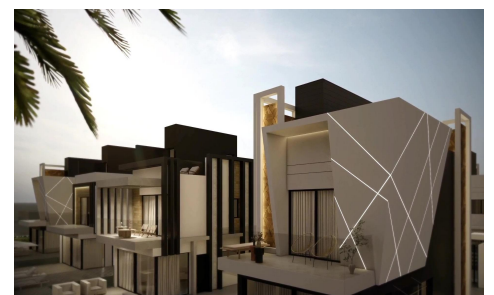

DA37747E

Villa in Puerto de Mazarron

€995,000

3

3

182m²

259m²

Luxury New Build Villas on the Frontline Beach in Puerto de Mazarrón Exclusive Seafront Living in El Alamillo Discover a unique new development of 11 luxury independent villas located in Puerto de Mazarrón, in the prestigious El Alamillo area, one of the most sought-after destinations on the Costa C lida. This gated community offers direct access to the beach and promenade, providing the perfect blend of comfort, exclusivity, and Mediterranean lifestyle. Spacious Villas with Private Pools and Sea Views Each villa is set on plots starting from 259 m2 and designed with modern architecture across four levels: basement, ground floor, first floor, and private solarium. The homes feature...(Ask for More Details!)