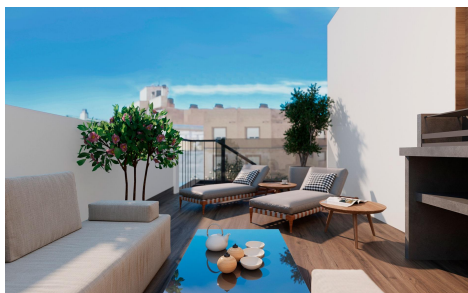

Penthouse in Torrevieja

€395,500

2

1

69m²

N/A

N/A

Modern Apartments Just 250m from Playa del Cura in Torrevieja Exclusive New Development in the Heart of Torrevieja This exclusive residential project of 12 modern apartments is located just 250 meters from Playa del Cura, one of the most popular beaches in Torrevieja. Designed with a perfect balance of elegance, functionality, and Mediterranean lifestyle, the building offers a variety of layouts with 1 or 2 bedrooms, including apartments with terraces and penthouses with private solariums. Its central location provides easy access to shops, restaurants, leisure areas, and all essential services, while still maintaining a sense of comfort and tranquility. Premium Amenities for a Modern Lifestyle The development...(Ask for More Details!)