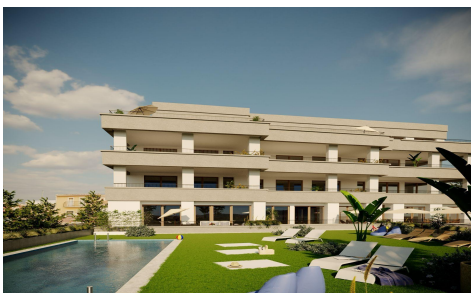

DA46395X

Penthouse in Hondon de las Nieves

€220,000

2

2

93m²

N/A

Exclusive New Build Apartments with Views of the Vineyards in Hondón de las Nieves Modern Homes in a Unique Natural Setting Discover this new development of flats in Hondón de las Nieves, a charming village set in a beautiful valley surrounded by olive and almond groves. This development offers 15 exclusive 2 and 3 bedroom homes, all designed to offer maximum comfort, energy efficiency and stunning views of the Vinalopó vineyards. Located in Vinalopó Medio, this peaceful enclave is ideal for those seeking a relaxed Mediterranean lifestyle, with easy access to nature and all essential services. High Quality Features and Modern Design Each flat has...(Ask for More Details!)