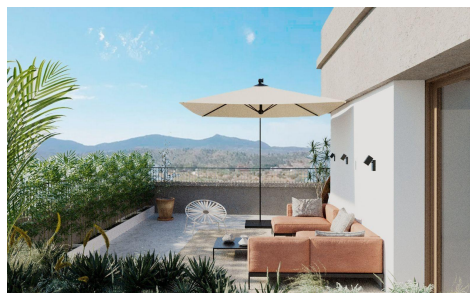

DA46395X

Penthouse in Hondon de las Nieves

€220,000

2

2

93m²

N/A

Exclusive New Build Apartments with Views of the Vineyards in Hondón de las Nieves Modern Homes in a Unique Natural Setting Discover this new development of flats in Hondón de las Nieves, a charming village set in a beautiful valley surrounded by olive and almond groves. This development offers 15 exclusive 2 and 3 bedroom homes, all designed to offer maximum comfort, energy efficiency and stunning views of the Vinalopó vineyards. Located in Vinalopó Medio, this peaceful enclave is ideal for those seeking a relaxed Mediterranean lifestyle, with easy access to nature and all essential services. High Quality Features and Modern Design Each flat has...(Ask for More Details!)