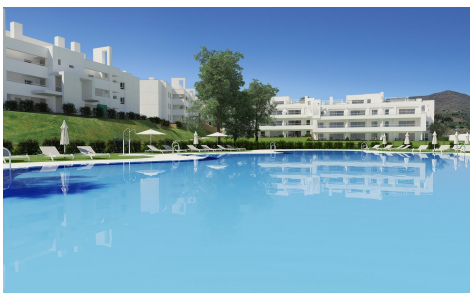

DA69791W

Penthouse in Mijas

€505,000

3

2

101m²

N/A

NEW BUILD RESIDENTIAL COMPLEX AT LA CALA GOLF RESORT, MIJAS New Build residential complex of apartments and penthouses at the La Cala Golf Resort. The residence is being built at the top of the hill overlooking the Europa Golf Course, in a fabulous position that provides panoramic views of the golf course and some of them to the sea. All the properties are south or southeast facing, meaning that they enjoy plenty of light all day long. Residential complex located near to the Club House and the Hotel & Spa, where owners of the properties in the Resort can take advantage of the benefits and...(Ask for More Details!)